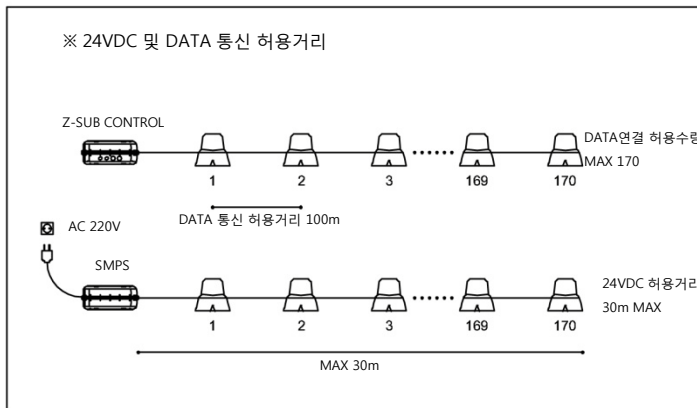

3. SPECIFICATIONS

- PRODUCT CODES : ZI-14031 (A-type), ZI-14034 (C-type),
ZI-14037 (D-type), ZI-14040 (T-type),
- MATERIAL : Hot stabilized techno-polymer body with opal matt acryl cover
- DIMENSIONS : 97mm x 97mm x 128mm (A-type)
97mm x 97mm x 57mm (C-type)
97mm x 97mm x 93mm (D-type)
97mm x 97mm x 98mm (T-type)
- WEIGHT : 200g
- PROTECTION CLASS : IP65, Class I
- OPERATING TEMPERATURE : -20°C~65°C
- POWER SUPPLY : 24VDC
- POWER CONSUMPTION : 1.5W Max
- LED : RGB 3in1 SMD 4LED
- VIEW ANGLE : 140°x140°
- CONTROL : IMAGE-LED Protocol

4. DRAWING & MOUNTING DIAGRAM

5. WIRING DIAGRAM

※ EXAMPLE (ZINI 210set를 연결할 경우의 계통도)