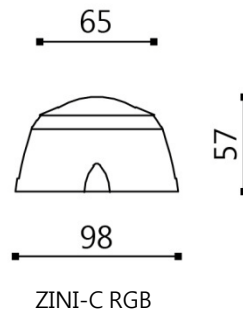

4. DRAWING & MOUNTING DIAGRAM