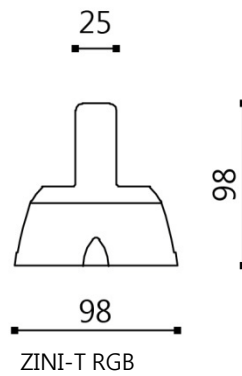

4. DRAWING & MOUNTING DIAGRAM