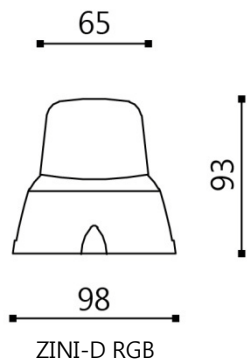

4. DRAWING & MOUNTING DIAGRAM