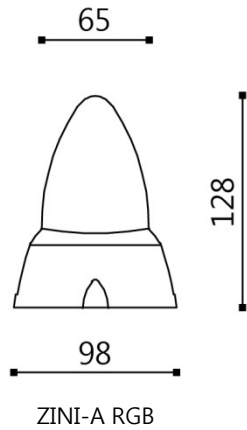

4. DRAWING & MOUNTING DIAGRAM