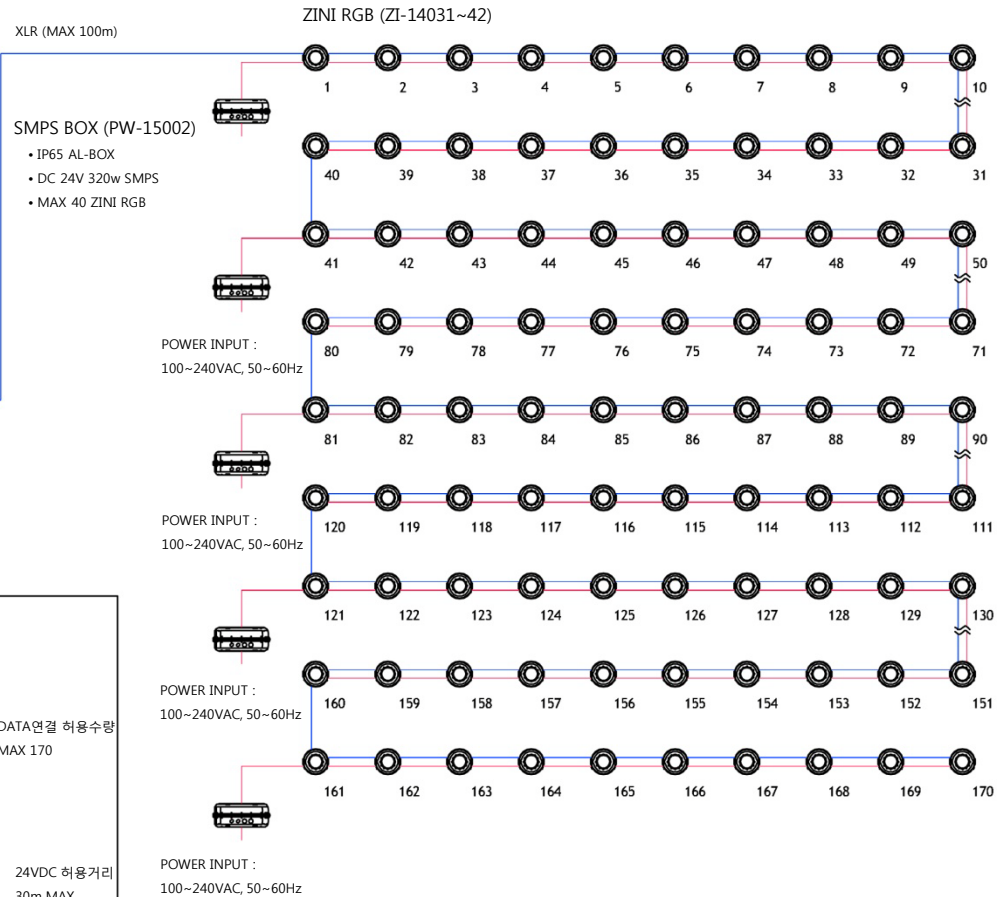

3. SPECIFICATIONS

- PRODUCT CODES : ZI-14031 (A-type), ZI-14034 (C-type),
ZI-14037 (D-type), ZI-14040 (T-type),
- MATERIAL : Hot stabilized techno-polymer body with opal matt acryl cover
- DIMENSIONS : 97mm x 97mm x 128mm (A-type)
97mm x 97mm x 57mm (C-type)
97mm x 97mm x 93mm (D-type)
97mm x 97mm x 98mm (T-type)
- WEIGHT : 200g
- PROTECTION CLASS : IP65, Class I
- OPERATING TEMPERATURE : -20°C~65°C
- POWER SUPPLY : 24VDC
- POWER CONSUMPTION : 1.5W Max
- LED : RGB 3in1 SMD 4LED
- VIEW ANGLE : 140°x140°
- CONTROL : IMAGE-LED Protocol

4. DRAWING & MOUNTING DIAGRAM

5. WIRING DIAGRAM

※ EXAMPLE (ZINI 210set를 연결할 경우의 계통도)